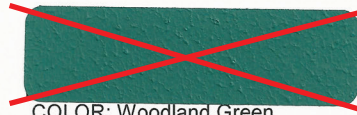

Energy-Efficient Trim Colors

COLOR: Autumn Brick
Product Code: RD 430
Price Code: B

COLOR: Midnight Blue
Product Code: BL 650
Price Code: C

COLOR: Cozy Cabin
Product Code: BRN 1000
Price Code: C

COLOR: Woodland Green
Product Code: GRN 590
Price Code: C

■ Discontinued Colors - please call for availability

Although the color tinting process for the coating products presented in this palette are manufactured under the strictest quality control procedures, minor shade variations may occur. Colors may also vary depending on lighting conditions, substrate and exposure. Additionally, lighter color shades have a higher reflectivity value and, therefore, may be more energy-efficient than darker color shades.