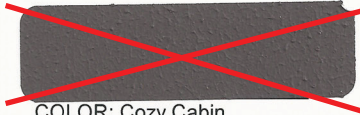

Energy-Efficient Trim Colors

COLOR: Autumn Brick
Product Code: RD 430
Price Code: B

COLOR: Midnight Blue
Product Code: BL 650
Price Code: C

COLOR: Cozy Cabin
Product Code: BRN 1000
Price Code: C

COLOR: Woodland Green
Product Code: GRN 590
Price Code: C

■ Discontinued Colors - please call for availability

Although the color tinting process for the coating products presented in this palette are manufactured under the strictest quality control procedures, minor shade variations may occur. Colors may also vary depending on lighting conditions, substrate and exposure. Additionally, lighter color shades have a higher reflectivity value and, therefore, may be more energy-efficient than darker color shades.