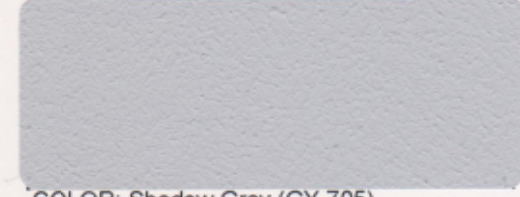

**SURECOAT**  
SYSTEMS

**SureCoat™**

**Metal, Flashings & Trim  
Color Chart**

COLOR: Wheat Field (CA BG 800)  
Price Code: A

COLOR: Ledger Stone (TAN 325)  
Price Code: B

COLOR: Highland Brown (BRN 1025)  
Price Code: B

COLOR: Cozy Cabin (BRN 1000)  
Price Code: C

COLOR: Terra Cotta Cream (RD 420)  
Price Code: B

COLOR: Autumn Brick (RD 430)  
Price Code: B

COLOR: Shady Blue (BL 625)  
Price Code: B

COLOR: Midnight Blue (BL 650)  
Price Code: C

COLOR: Woodland Green (GRN 590)  
Price Code: C

COLOR: Vintage White (WH 105)  
Price Code: A

COLOR: Platinum White (WH 115)  
Price Code: A

COLOR: Shadow Gray (GY 705)  
Price Code: A

Although the color tinting process for the coating products presented in this palette are manufactured under the strictest quality control procedures, minor shade variations may occur. Colors may also vary depending on lighting conditions, substrate and exposure. Additionally, lighter color shades have a higher reflectivity value and, therefore, may be more energy-efficient than darker color shades.