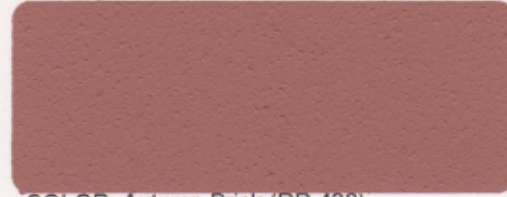

**SURECOAT**  
SYSTEMS

**SureCoat™**

**Metal, Flashings & Trim  
Color Chart**

COLOR: Wheat Field (CA BG 800)  
Price Code: A

COLOR: Ledger Stone (TAN 325)  
Price Code: B

COLOR: Highland Brown (BRN 1025)  
Price Code: B

COLOR: Cozy Cabin (BRN 1000)  
Price Code: C

COLOR: Terra Cotta Cream (RD 420)  
Price Code: B

COLOR: Autumn Brick (RD 430)  
Price Code: B

COLOR: Shady Blue (BL 625)  
Price Code: B

COLOR: Midnight Blue (BL 650)  
Price Code: C

COLOR: Woodland Green (GRN 590)  
Price Code: C

COLOR: Vintage White (WH 105)  
Price Code: A

COLOR: Platinum White (WH 115)  
Price Code: A

COLOR: Shadow Gray (GY 705)  
Price Code: A

Although the color tinting process for the coating products presented in this palette are manufactured under the strictest quality control procedures, minor shade variations may occur. Colors may also vary depending on lighting conditions, substrate and exposure. Additionally, lighter color shades have a higher reflectivity value and, therefore, may be more energy-efficient than darker color shades.